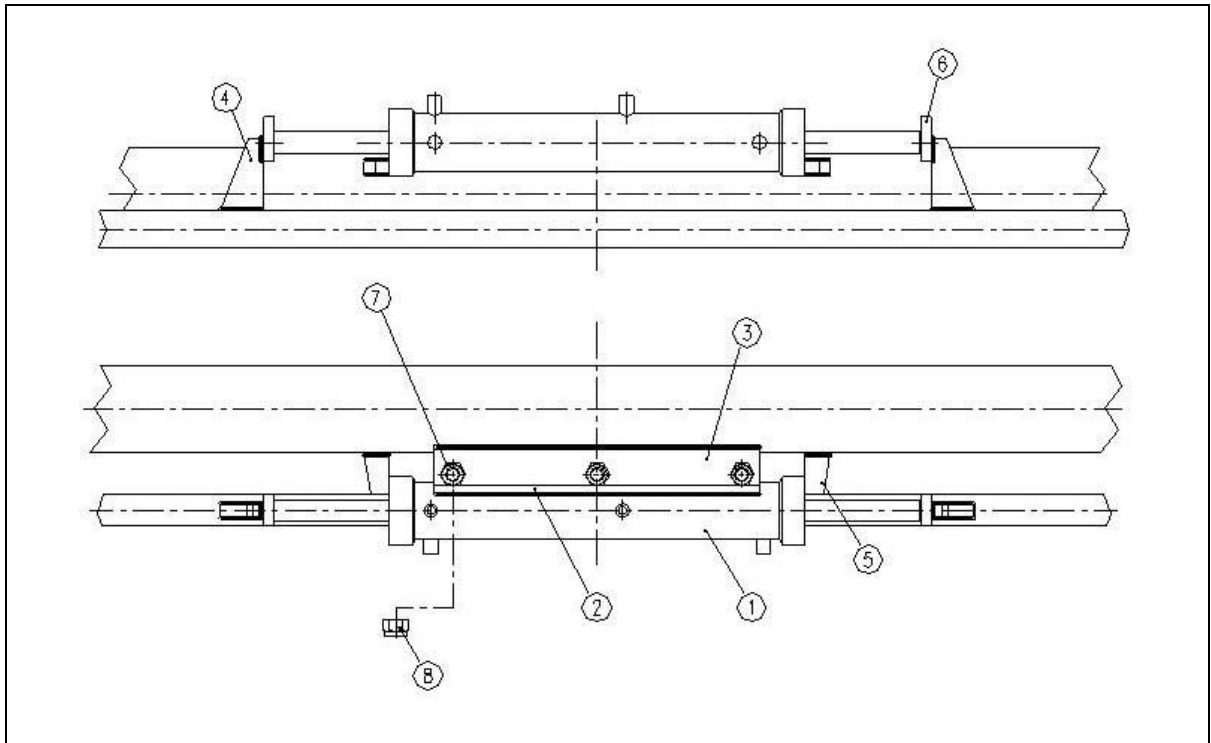

### Complete Hydraulic Kit 37008

Item	Description	Part No.	Quantity
1	Hydraulic Ram	63184	1
2	Fixed Blade for Ram	63185	1
3	Fixed Blade for Ram	63186	1
4	Blade of Support	63187	2
5	Support for Ram	63188	2
6	Support	63189	2
7	Screw M16 x 1.5 x 100	63190	3
8	Nut M20 Low	63191	3
<b>Connection Kit</b>			
a	Locking Valve 3/8 – 12L	63192	1
b	Pipe Fitting 3/8 Long x VBPDE	63193	1
c	Pipe Fitting 3/8 Middle x VBPDE	63194	2
d	Pipe Fitting 3/8 with Ogive x 12L	63195	1
e	Gas Screw	63196	4
f	Copper Nut 17 x 23 x 1.5	63197	8